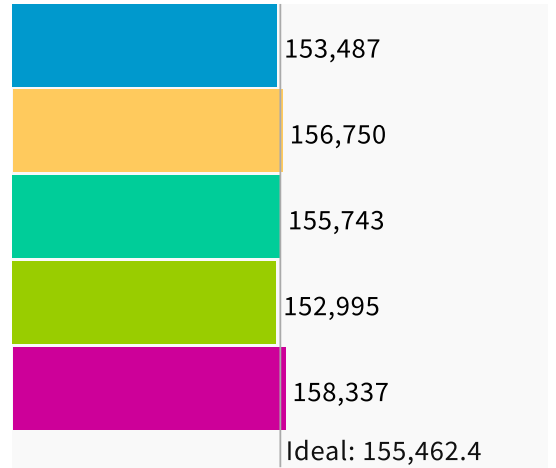

Population Data Layers Evaluation

Population Balance

① Uses 2020 Decennial Census population with processing by Redistricting Partners on 2020 Blocks.

UNASSIGNED POPULATION: 0

MAX. POPULATION DEVIATION: 1.85%